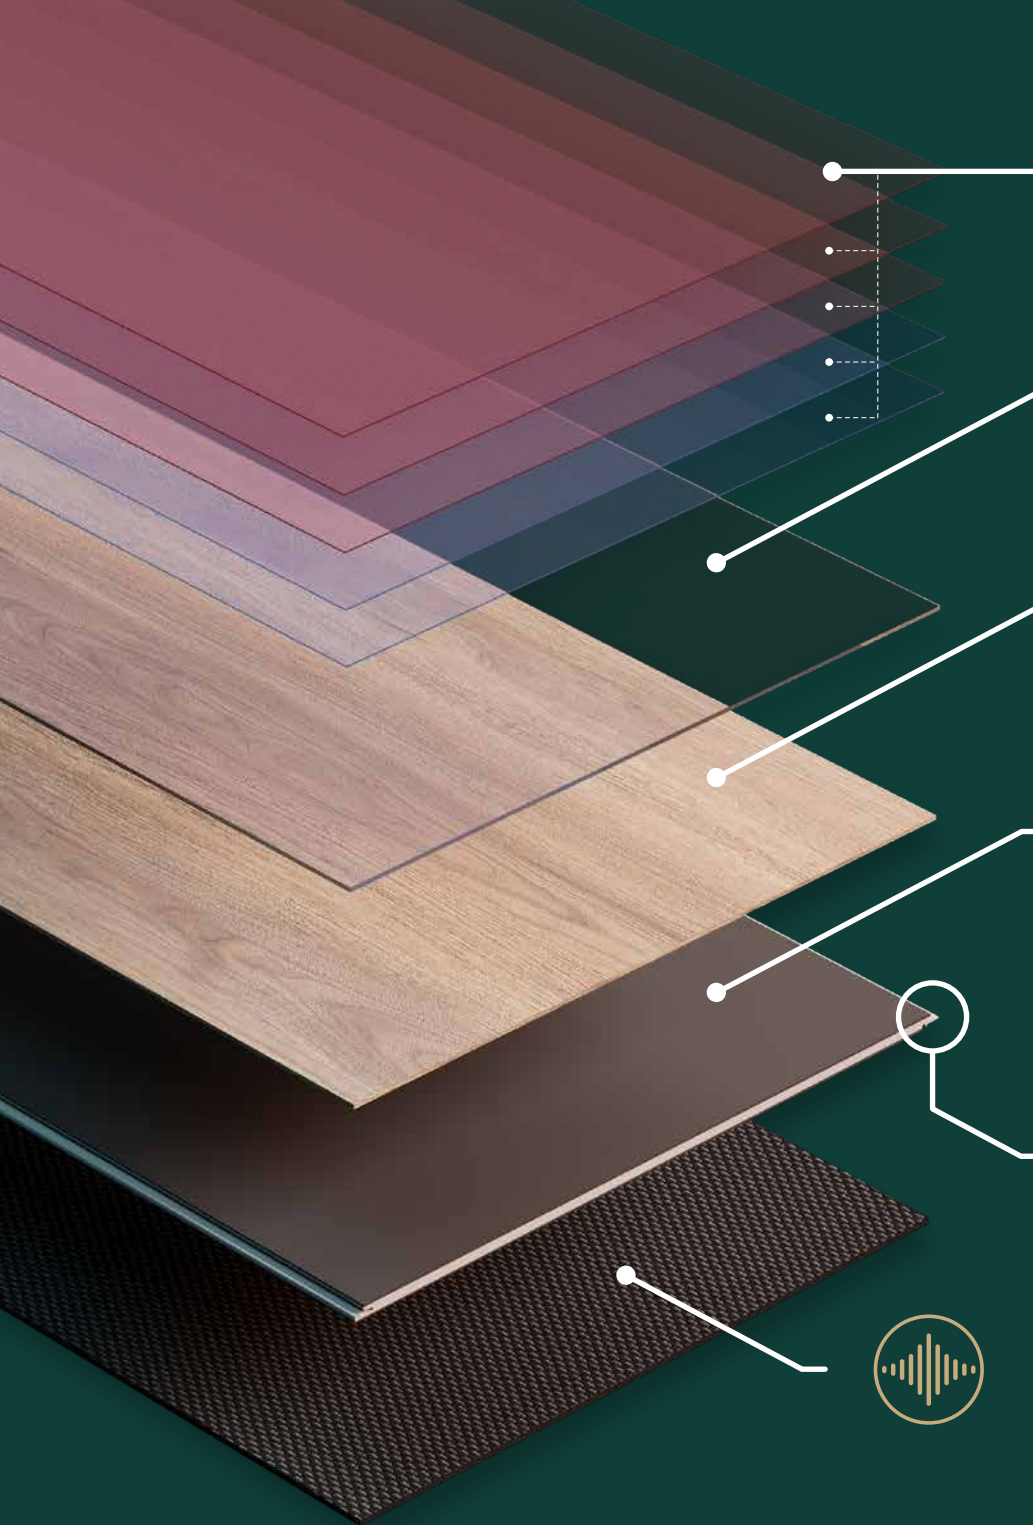

5-layer protective coating

Extremely hard, ceramic-urethane top coat with UV varnish finish

Usable layer

0.7 mm durable wear layer for excellent long-term protection

HD Texture™

High-quality texture reproducing real wood

Power Core™ +ABA Core™ Technology

Extremely stable, yet flexible and extremely durable layered core. Made from a blend of polymers, calcium carbonate and mineral additives. 100% phthalate-free

Unilin®

Reliable and fast installation thanks to technology Drop&Lock

PureSilence™

The innovative IXPE soundproofing underlay
Minimises irregularities in the substrate